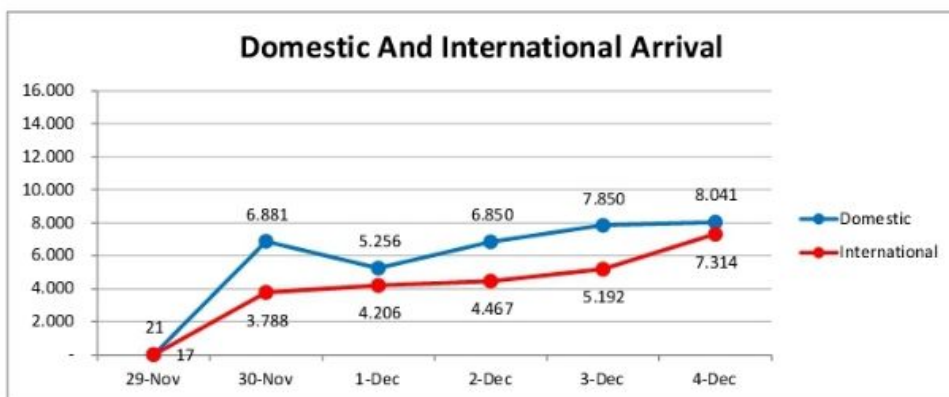

**DIRECT TOURIST ARRIVAL FOR BALI
VIA I GUSTI NGURAH RAI AIRPORT**

DATE	INTERNATIONAL ARRIVAL		
	AIRCRAFT (2017)	PAX	
		2017 ACTUAL ARRIVAL	2016 AVERAGE DAILY ARRIVAL FOR THE MONTH
21-Nov	N/A	12.771	13.774
22-Nov	N/A	14.021	13.774
23-Nov	N/A	14.759	13.774
24-Nov	N/A	14.918	13.774
25-Nov	N/A	11.652	13.774
26-Nov	N/A	11.231	13.774
27-Nov	AIRPORT CLOSED	-	13.774
28-Nov	AIRPORT CLOSED	-	13.774
29-Nov	51	17	13.774
30-Nov	63	3.788	13.774
1-Dec	57	4.206	13.517
2-Dec	81	4.467	13.517
3-Dec	72	5.192	13.517
4-Dec	73	7.314	13.517

DATE	DOMESTIC ARRIVAL	
	AIRCRAFT	PAX
29-Nov-17	214	21
30-Nov-17	86	6.881
1-Dec-17	56	5.256
2-Dec-17	93	6.850
3-Dec-17	108	7.850
4-Dec-17	99	8.041

Source: Immigration for 21 - 26 Nov 2017, Angkasa Pura for 27 Nov - 4 Dec 2017.